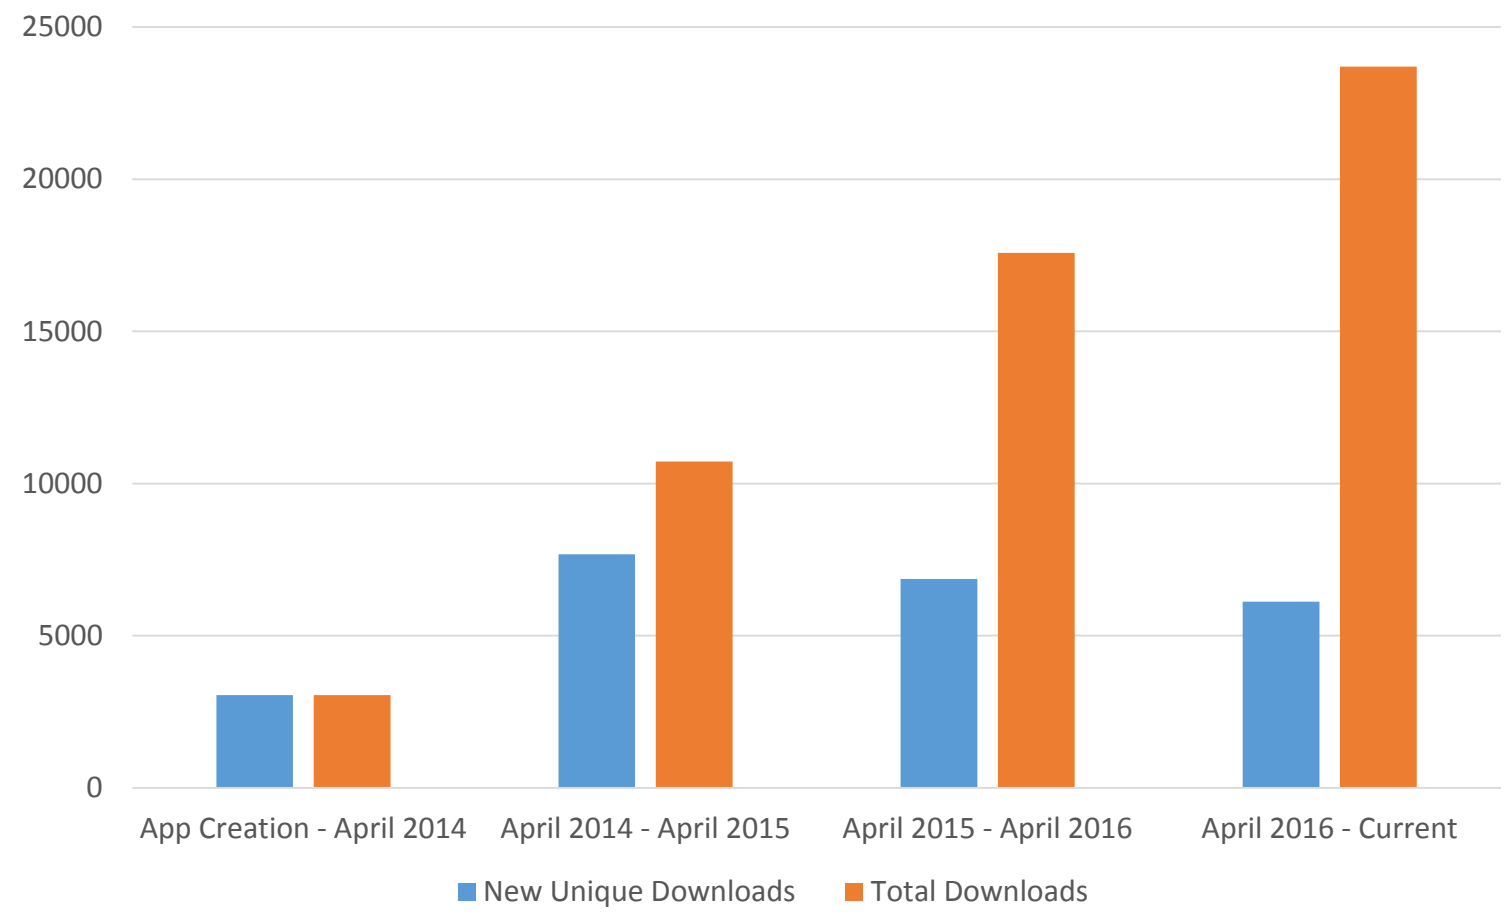

Your Access to Farm-Fresh Products from over 40 Local Farms

The mission purpose of Harvest Time in Brentwood is to promote to enhance the qualities and conditions of the U-pick farms, roadside stands and agricultural retail marketing outlets in East Contra Costa County, California which is generally located around the "Brentwood Region". Harvest Time and it's members Its mission is to directly offer unique and rewarding ag-tourism opportunities and experiences for visitors to enjoy farm fresh delicious products, learn about farming, its history, and appreciate the nutritious and economical value of locally grown farm its products.